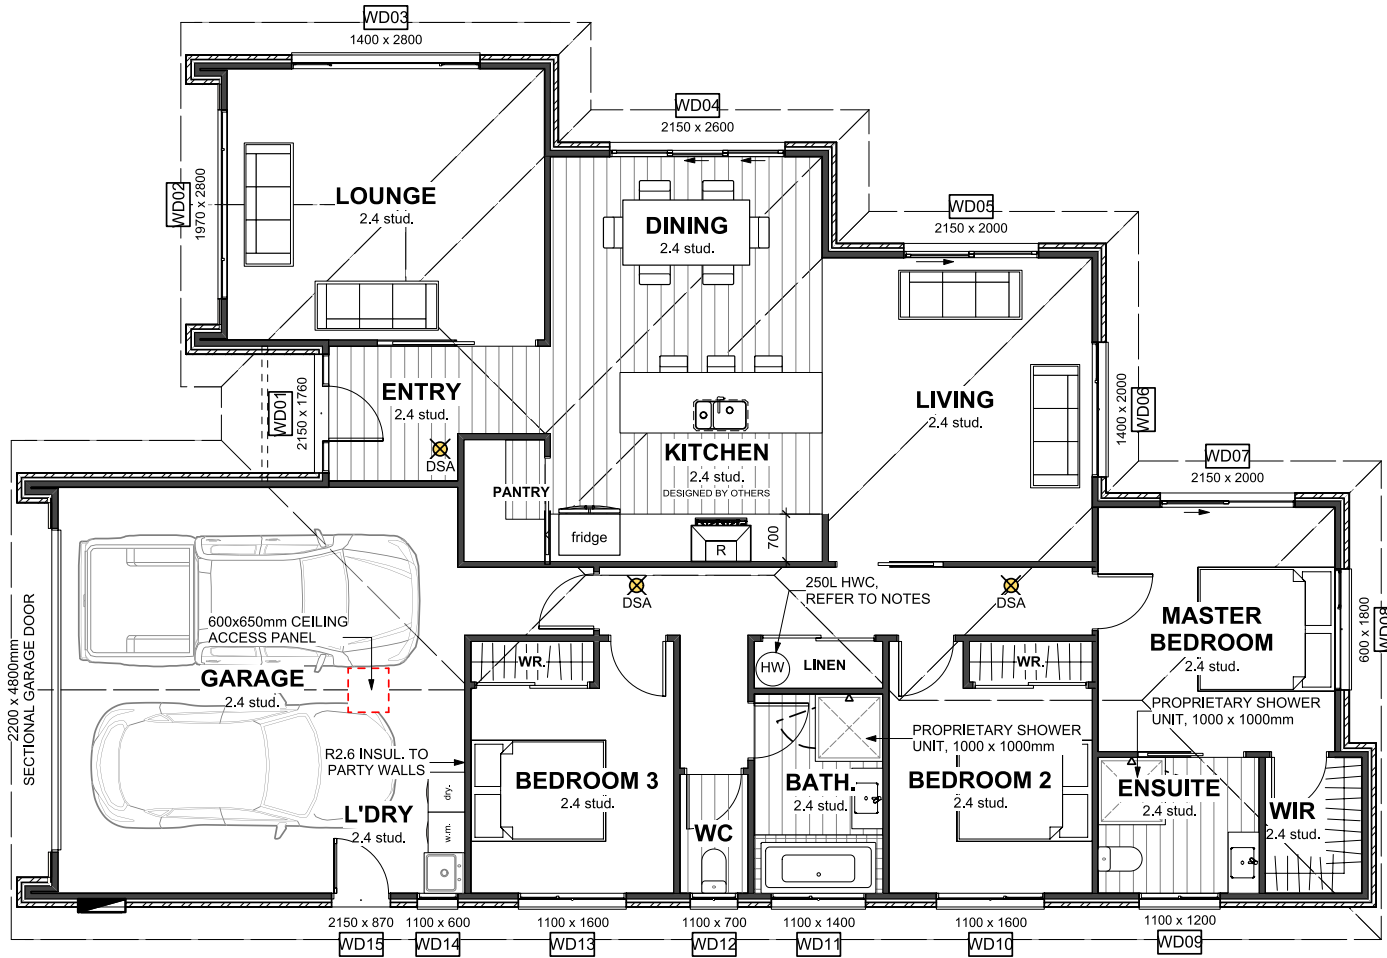

Rose Built Homes

BUILT TODAY. FOR TOMORROW.

MISTLETOE

MISTLETOE

-  187sqm
-  3 Bedrooms
-  Walk-in wardrobe/ensuite
-  1 Bathroom
-  Double living room
-  Custom made kitchen with walk in pantry
-  Double garage